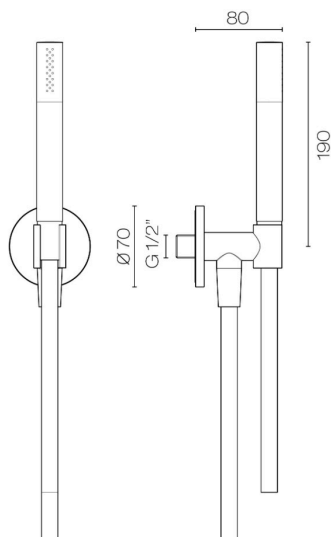

Buddy Minimalist Wall Mount Shower Kit

Code: M440

Brand	Plumbline
Designer	Plumbline
Material	Brass
Installation	Wall Mount
WELS Rating	2 Stars
Depth (mm)	80
Water Inlet	Requires 1/2" BSPF Wingback
Backflow Preventer	Yes
Warranty	15 Years
Material	Brass
Other Information	Hose length - 1.5m
Colour / Finish	Chrome, Matt White, Matt Black, Brushed Nickel, Brushed Brass Organic, Aged Brass Organic, Aged Iron / Gunmetal, Matt Gunmetal PVD, Matt Champagne PVD, Brushed Brass PVD, Brushed Bronze PVD, Tuscan Bronze

Scan to View
Product Online

Buddy Minimalist Wall Mount Shower Kit

Code: M440

Building Product Information Requirements (BPIR)

Manufacturer	Plumblime
Building Code Clauses	G12 (Water Supply) Performance Clause G12.2.1 / B2 (Durability) B2.3.1 (c)
Compliance Evidence	This product complies with the clauses B2.3.1 (c) and G12.2.1. The product has an in-service history of 6+ years and has industry-leading performance qualities. Compliance is as per verification method B2/VM1. The cartridge has ISO 9001 & ASNZS 4020: 2018 certifications.
Condition of Use	For use in residential and commercial applications. Must be installed by a registered plumber or suitably qualified tradesperson and as per the installation instructions.
Version no.	1.0
Subject to a Warning	No