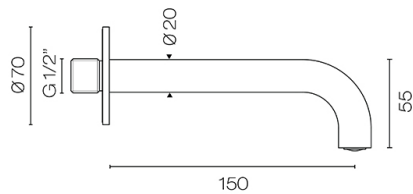

## Buddy Wall Mount Bath Spout 150mm

Code: CB095-15

<b>Brand</b>	Plumbline
<b>Designer</b>	Plumbline
<b>Material</b>	Brass
<b>Installation</b>	Wall Mount
<b>Spout Reach (mm)</b>	150
<b>Backplate</b>	70mm $\varnothing$
<b>Water Inlet</b>	Requires 1/2" BSPF Wingback
<b>Warranty</b>	15 Years
<b>Material</b>	Brass
<b>Notes</b>	Suitable for basin or bath (2 aerators supplied)
<b>Colour / Finish</b>	Chrome, Matt White, Matt Black, Brushed Nickel, Brushed Brass Organic, Aged Brass Organic, Aged Iron / Gunmetal, Matt Gunmetal PVD, Matt Champagne PVD, Brushed Brass PVD, Brushed Bronze PVD, Tuscan Bronze