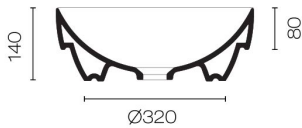

Pura 400 Round Undermount Basin Matt Black

Code: PU40UM.NS

Brand	GSI
Colour	Black
Finish	Matt
Material	Ceramic
Installation	Under Mount
Width (mm)	400
Depth (mm)	400
Height (mm)	140
Diameter (mm)	400
Warranty	15 Years
Overflow	No
Waste Size	32mm
Waste Included	No
Taphole	No
Material	Ceramic
Notes	Includes undermount kit. Features 99.9% antibacterial glazing.