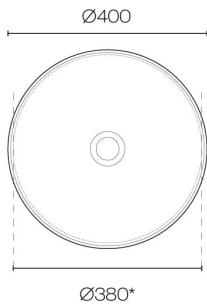

Pura 400 Round Undermount Basin Matt Black

Code: PU40UM.NS

Brand	GSI
Colour	Black
Finish	Matt
Material	Ceramic
Installation	Under Mount
Width (mm)	400
Depth (mm)	400
Height (mm)	140
Diameter (mm)	400
Warranty	15 Years
Overflow	No
Waste Size	32mm
Waste Included	No
Taphole	No
Material	Ceramic
Notes	Includes undermount kit. Features 99.9% antibacterial glazing.

* Cutout for undermount installation

Scan to View
Product Online

Pura 400 Round Undermount Basin Matt Black

Code: PU40UM.NS

Building Product Information Requirements (BPIR)

Manufacturer	Plumblime
Building Code Clauses	B2 (Durability) B2.3.1 (c) / G13 (Foul Water) G13.3.1
Compliance Evidence	Clauses relating to this product are aimed at the installer. Please find comprehensive installation instructions on the product information page. The product is designed to enable the installer to comply with the building code. The product complies with the clause B2 (Durability) B2.3.1 (c)
Condition of Use	The basin waste/outlet and/or overflow section of the product must be installed by a suitably qualified plumber or tradesperson. Must be installed indoors.
Version no.	1.0
Subject to a Warning	No