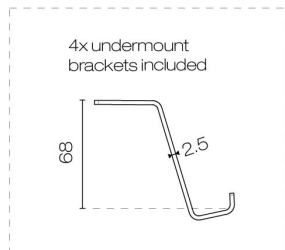

Pura 400 Round Undermount Basin Matt Black

Code: PU40UM.NS

Brand	GSI
Colour	Black
Finish	Matt
Material	Ceramic
Installation	Under Mount
Width (mm)	400
Depth (mm)	400
Height (mm)	140
Diameter (mm)	400
Warranty	15 Years
Overflow	No
Waste Size	32mm
Waste Included	No
Taphole	No
Material	Ceramic
Notes	Includes undermount kit. Features 99.9% antibacterial glazing.

* Cutout for undermount installation

Scan to View
Product Online

Pura 400 Round Undermount Basin Matt Black

Code: PU40UM.NS

Building Product Information Requirements (BPIR)

Manufacturer	Plumblime
Building Code Clauses	B2 (Durability) B2.3.1 (c) / G13 (Foul Water) G13.3.1
Compliance Evidence	Clauses relating to this product are aimed at the installer. Please find comprehensive installation instructions on the product information page. The product is designed to enable the installer to comply with the building code. The product complies with the clause B2 (Durability) B2.3.1 (c)
Condition of Use	The basin waste/outlet and/or overflow section of the product must be installed by a suitably qualified plumber or tradesperson. Must be installed indoors.
Version no.	1.0
Subject to a Warning	No