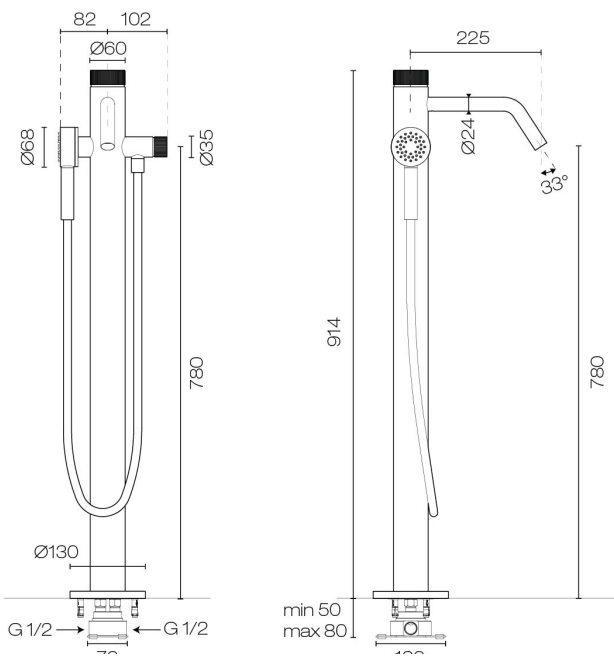

## Reel Floor Mount Bath Filler With Handshower

Code: RE018

<b>Designer</b>	Studio Adolini
<b>Finish</b>	Brushed
<b>Material</b>	Brass
<b>Installation</b>	Floor Mount
<b>Spout Reach (mm)</b>	225
<b>Backplate</b>	Ø130mm
<b>Height (mm)</b>	914
<b>Handshower Size</b>	Ø68
<b>Warranty</b>	20 Years
<b>Material</b>	316 Stainless Steel
<b>Notes</b>	Magnetic handpiece holder

## Reel Floor Mount Bath Filler With Handshower

Code: RE018

### Building Product Information Requirements (BPIR)

<b>Manufacturer</b>	Plumblime
<b>Building Code Clauses</b>	G12 (Water Supply) Performance Clause G12.2.1 / B2 (Durability) B2.3.1 (c)
<b>Compliance Evidence</b>	This product complies with the clauses B2.3.1 (c) and G12.2.1. The product has an in-service history of 6+ years and has industry-leading performance qualities. Compliance is as per verification method B2/VM1. The cartridge has ISO 9001 & ASNZS 4020: 2018 certification.
<b>Condition of Use</b>	For use in residential and commercial applications. Must be installed by a registered plumber or suitably qualified tradesperson and as per the installation instructions.
<b>Version no.</b>	1.0
<b>Subject to a Warning</b>	No