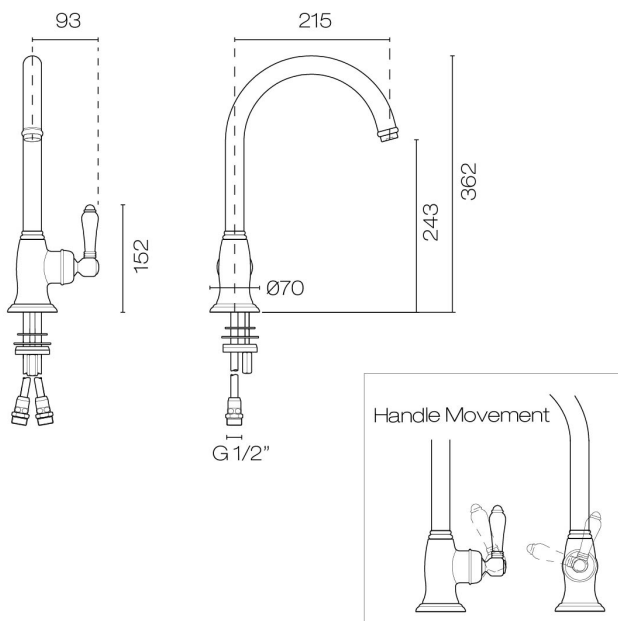

Regal Classic 1 Hole Kitchen Mixer

Code: 3456

Brand	Nicolazzi
Installation	Bench mount
WELS Rating	4 Stars
Spout Reach (mm)	215
Height (mm)	362
Bench Hole Size	35mm
Warranty	15 Years
Cartridge	35A
Material	Brass
Notes	Mains pressure
Other Information	Suitable for outdoor use (OG, OS finishes only)

Scan to View
Product Online

Regal Classic 1 Hole Kitchen Mixer

Code: 3456

Building Product Information Requirements (BPIR)

Manufacturer	Plumblinc
Building Code Clauses	G12 (Water Supply) Performance Clause G12.2.1 / B2 (Durability) B2.3.1 (c)
Compliance Evidence	This product complies with the clauses B2.3.1 (c) and G12.2.1. The product has an in-service history of 6+ years and has industry-leading performance qualities. Compliance is as per verification method B2/VM1. The cartridge has ISO 9001 & ASNZS 4020: 2018 certification.
Condition of Use	For use in residential and commercial applications. Must be installed by a registered plumber or suitably qualified tradesperson and as per the installation instructions.
Version no.	1.0
Subject to a Warning	No