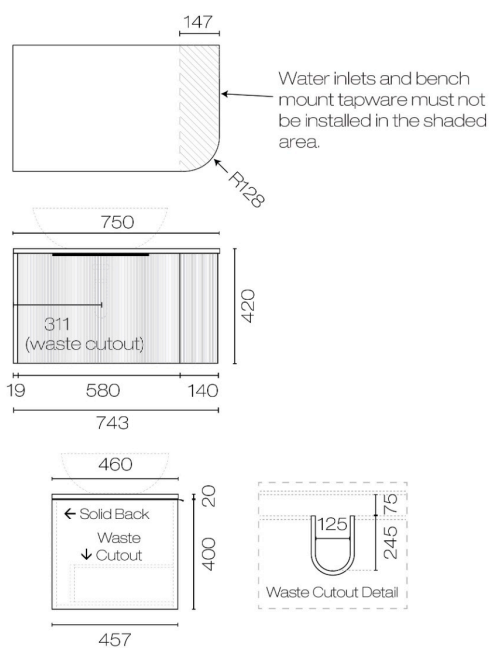

Ava Curve Opaco 750 Left Corner 1 Drawer Vanity

Code: ACO75LS1C

Brand	Plumbline
Designer	Plumbline
Finish	Matt
Installation	Wall Hung
Width (mm)	750
Depth (mm)	460
Height (mm)	420
Warranty	10 Years
Taphole	None (can be drilled onsite with drill bit supplied)
Soft Close Drawer/s	Yes
Vanity Top Material	Solid Surface
Cabinet Internal Colour	Anthracite
Approx Lead Time	Most colours are made to order with a 4-6 week leadtime. Please enquire for availability and confirmed timeframe.
Other Information	Anti finger/scratch resistant cabinet finish