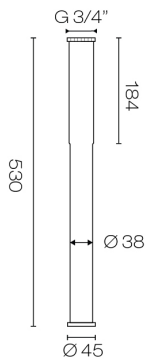

Mckinley Chrome Bath Legs / Pipe Covers

Code: LDA007

Brand	Mckinley
Origin	England
Warranty	5 Years
Material	Brass

Scan to View
Product Online