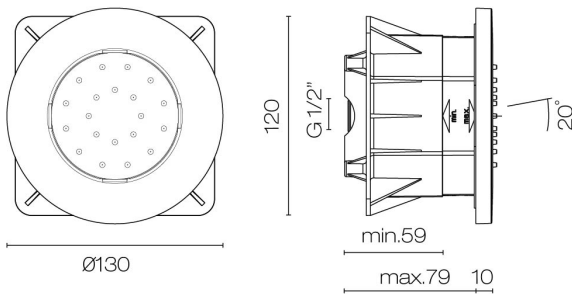

Buddy Flow Adjustable Body Spray Round

Code: M130

Brand	Plumbline
Installation	Wall Mount
WELS Rating	3 Stars
Diameter (mm)	130
Warranty	15 Years
Material	ABS
Notes	Do not remove restrictor - this voids warranty
Other Information	Suits mains pressure. Pivots for directional spray
Colour / Finish	Chrome, Matt Black, Brushed Nickel, Brushed Brass PVD, Brushed Gunmetal PVD

Scan to View
Product Online

Buddy Flow Adjustable Body Spray Round

Code: M130

Building Product Information Requirements (BPIR)

Manufacturer	Plumblime
Building Code Clauses	G12 (Water Supply) Performance Clause G12.2.1 / B2 (Durability) B2.3.1 (c)
Compliance Evidence	This product complies with the clauses B2.3.1 (c) and G12.2.1. The product has an in-service history of 6+ years and has industry-leading performance qualities. Compliance is as per verification method B2/VM1.
Condition of Use	For use in residential and commercial applications. Must be installed by a registered plumber or suitably qualified tradesperson and as per the installation instructions.
Version no.	1.0
Subject to a Warning	No