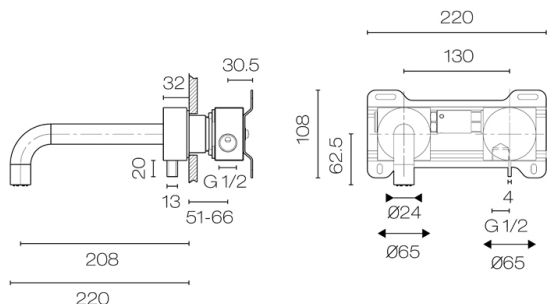

## Fukasawa 2 Hole Wall Mount Basin Mixer

Code: A713BA

<b>Brand</b>	Fantini
<b>Designer</b>	Naoto Fukasawa
<b>Installation</b>	Wall mount
<b>WELS Rating</b>	5 Stars
<b>Spout Reach (mm)</b>	200
<b>Backplate</b>	√ø65mm
<b>Warranty</b>	20 Years
<b>Waste Included</b>	No
<b>Cartridge</b>	9000A171 (Progressive)
<b>Approx Lead Time</b>	4-12 weeks may apply for some finishes. Please enquire for accurate leadtime.
<b>Notes</b>	Progressive cartridge - by turning the mixer handle in a clockwise direction the temperature increases while the water flow remains the same
<b>Other Information</b>	Lead free: In compliance with the most progressive international standards safeguarding public health, the Fukasawa faucet surface in contact with drinking water does not exceed 0.25% in lead content

## Fukasawa 2 Hole Wall Mount Basin Mixer

Code: A713BA