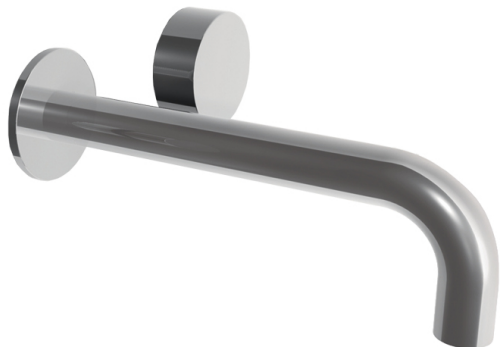

## Fukasawa 2 Hole Wall Mount Basin Mixer

Code: A713BA

<b>Brand</b>	Fantini
<b>Designer</b>	Naoto Fukasawa
<b>Installation</b>	Wall mount
<b>WELS Rating</b>	5 Stars
<b>Spout Reach (mm)</b>	200
<b>Backplate</b>	√ø65mm
<b>Warranty</b>	20 Years
<b>Waste Included</b>	No
<b>Cartridge</b>	9000A171 (Progressive)
<b>Approx Lead Time</b>	4-12 weeks may apply for some finishes. Please enquire for accurate leadtime.
<b>Notes</b>	Progressive cartridge - by turning the mixer handle in a clockwise direction the temperature increases while the water flow remains the same
<b>Other Information</b>	Lead free: In compliance with the most progressive international standards safeguarding public health, the Fukasawa faucet surface in contact with drinking water does not exceed 0.25% in lead content

## Fukasawa 2 Hole Wall Mount Basin Mixer

Code: A713BA