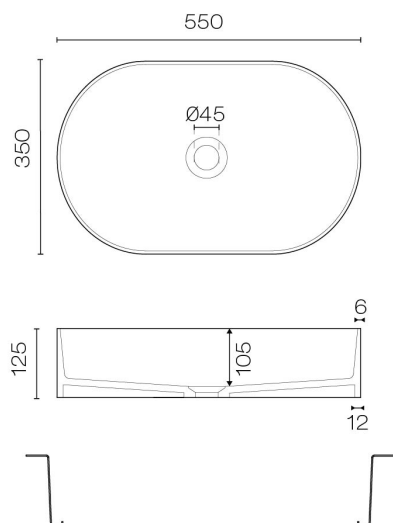

Super-Thin Pill Oval Undermount Basin

Code: ST3500UM

Brand	Plumbline
Colour	White
Finish	Matt
Material	Solid Surface
Installation	UnderMount
Width (mm)	550
Depth (mm)	350
Height (mm)	125
Warranty	10 Years
Overflow	No
Waste Size	32mm
Waste Included	No
Material	Solid Surface
Notes	Includes Super-Thin Undermount bracket kit (4x Brackets)
Other Information	Matching Solid Surface waste available (Code: 900068.SS)

Scan to View
Product Online

Super-Thin Pill Oval Undermount Basin

Code: ST3500UM

Building Product Information Requirements (BPIR)

Manufacturer	Plumblime
Building Code Clauses	B2 (Durability) B2.3.1 (c) / G13 (Foul Water) G13.3.1
Compliance Evidence	Clauses relating to this product are aimed at the installer. Please find comprehensive installation instructions on the product information page. The product is designed to enable the installer to comply with the building code. The product complies with the clause B2 (Durability) B2.3.1 (c).
Condition of Use	For use in residential and commercial applications. Must be installed by a registered plumber or suitably qualified tradesperson and as per the installation instructions.
Version no.	1.0
Subject to a Warning	No