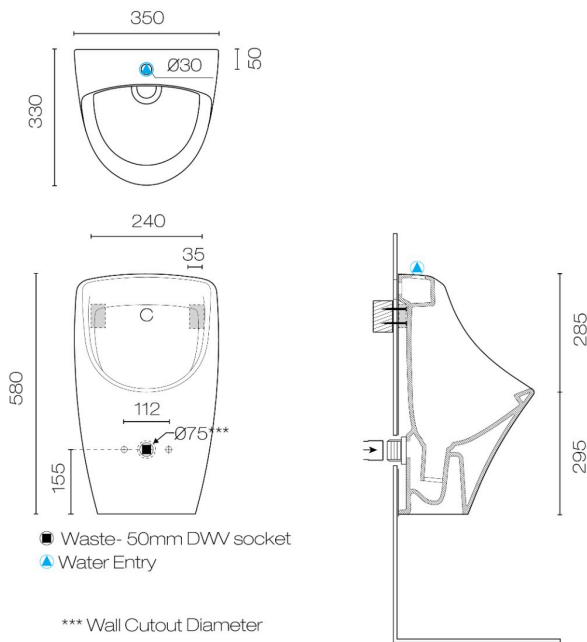

Evo Urinal Top Inlet

Code: EV580UT

Brand	Plumbline
Colour	White
Finish	Gloss
Installation	Wall Hung
WELS Rating	5 Stars
Width (mm)	350
Depth (mm)	330
Height (mm)	580
Water Inlet	Top
Warranty	10 Years
Material	Ceramic
Notes	Includes fixings and inlet connection, features integrated trap
Other Information	Recommended Urinal Valve: HDC813. Helpful Installation Video Click here

Scan to View
Product Online

Evo Urinal Top Inlet

Code: EV580UT

Building Product Information Requirements (BPIR)

Manufacturer	Plumblinc
Building Code Clauses	G1 (Personal Hygiene) Performance Clause G1.3.2 / G13 (Foul Water) Performance Clause G13.3.1 / B2 (Durability) B2.3.1 (c)
Compliance Evidence	Clauses relating to this product are aimed at the installer. The product is designed to enable the installer to comply with the building code. The product complies with the clause B2 (Durability) B2.3.1.
Condition of Use	The waste/outlet and/or overflow section of the product must be installed by a suitably qualified plumber or tradesperson. Must be installed indoors.
Version no.	1.0
Subject to a Warning	No