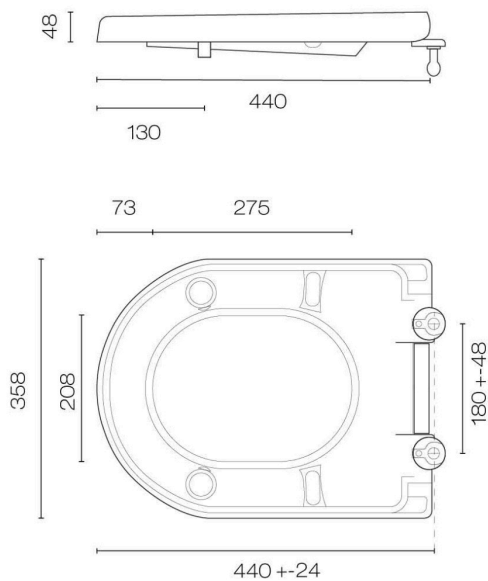

Universal Soft Close Care Toilet Seat With Stability Buffers

Code: HF100SCN.SB

Brand	Plumblime
Colour	White
Finish	Gloss
Width (mm)	358
Depth (mm)	440
Warranty	1 Year
Material	Duroplast
Notes	Quick release stainless steel hinges
Other Information	Stability buffer