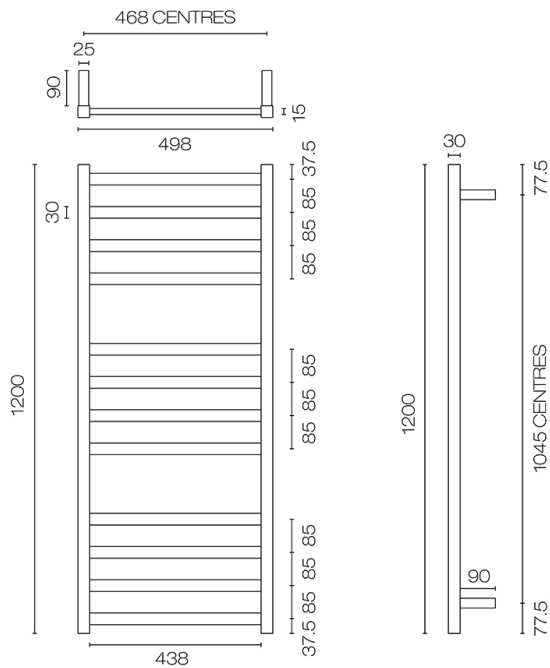

Como 12 Bar Heated Towel Ladder 120 X 50cm

Code: QHTL120.50

Brand	Plumbline
IP Rating	IP45
Watts / Voltage	130W / 240V
Width (mm)	500
Depth (mm)	120
Height (mm)	1200
Warranty	5 Years
Material	Stainless Steel
Other Information	Bottom left or right concealed or exposed wiring options

Scan to View Product Online