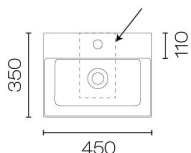

Bench Mount Cutout 150x270