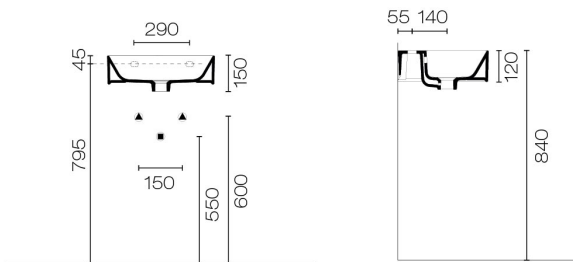

Kube X 450 x 350 Basin Matt Black No Taphole

Code: KU4535.NS

Brand	GSI
Origin	Italy
Colour	Black
Finish	Matt
Material	Ceramic
Installation	Vanity Mount, Wall Hung
Width (mm)	450
Depth (mm)	350
Height (mm)	120
Warranty	15 Years
Overflow	Yes
Waste Size	32mm
Waste Included	No
Taphole	Optional
Material	Ceramic

Notes Complies with NZS4121:2001 for accessible bathrooms. Features 99.9% antibacterial glazing

Other Information Other taphole options available

Bench Mount Cutout 150x270

Scan to View Product Online

Kube X 450 x 350 Basin Matt Black No Taphole