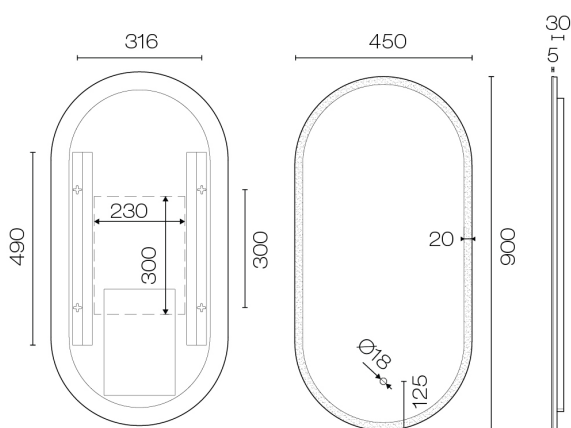

Starlight 450 Pill LED Mirror

Code: SL45P

Brand	Plumbline
Installation	Wall Hung
IP Rating	IP44
Watts / Voltage	220-240V
Width (mm)	450
Depth (mm)	31
Height (mm)	900
Warranty	5 Years
Material	Glass / Frosted Plexiglas
Notes	Fitted with demister pad (operates when light is turned on). 5mm mirror thickness. Can be mounted vertically or horizontally
Other Information	Sensor touch, Warm or Cold light, Safety Film backing, High Performance/Low Energy