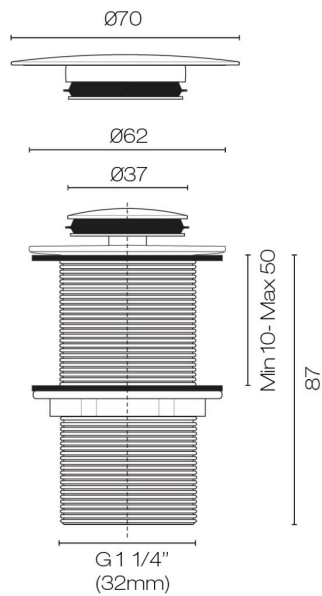

Plumbline Pop Up Basin Waste 32mm No Overflow Matt Black

Code: 900068.BL

Brand	Plumbline
Colour	Matt Black
Finish	Varnished
Diameter (mm)	66
Warranty	1 Year
Material	Brass

Scan to View
Product Online

Plumbline Pop Up Basin Waste 32mm No Overflow Matt Black