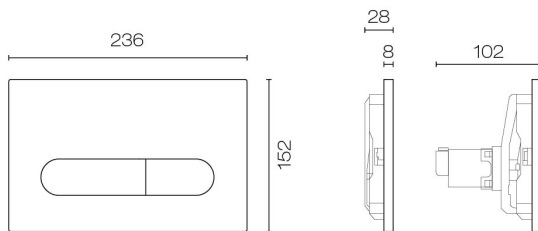

Como Flush Panel Chrome

Code: SPF30.CR

Brand	Plumbline
Colour	Chrome
Finish	Plated
Installation	Mounts directly onto cistern or remotely up to 2.5m from cistern
Width (mm)	236
Depth (mm)	8
Height (mm)	152
Warranty	2 Years
Material	ABS
Notes	Minimum wall lining thickness: 20mm. Dual flush(full/half flush)
Other Information	Provides access for servicing. Compatible with S20 & S30 Inwall Cisterns only. Pneumatic actuation

Note - Minimum wall thickness of 20mm

Scan to View
Product Online