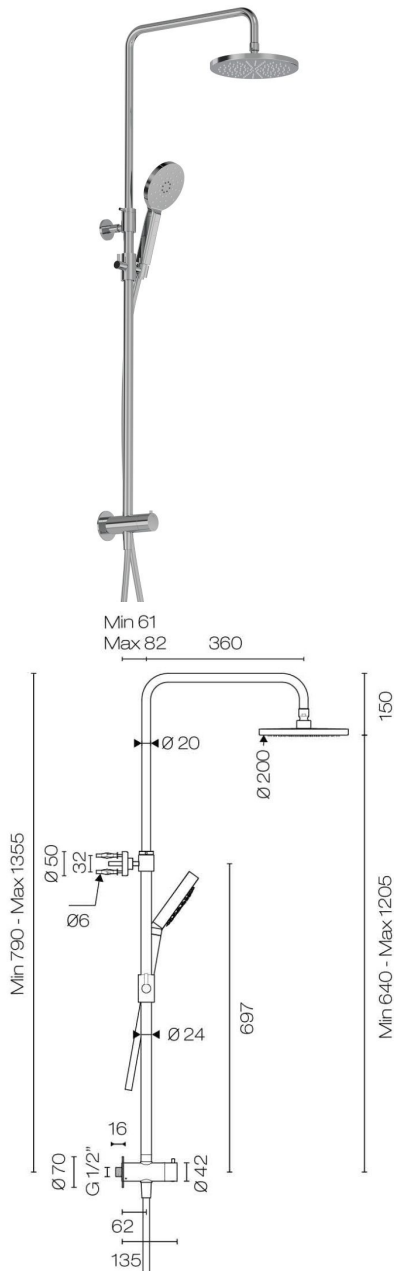

Buddy 3 Function Shower Column

Code: M438C

Brand	Progetto
Designer	Plumblin
Origin	Italy
Installation	Wall mount
WELS Rating	2 Star
Handshower Size	Ø120
Showerhead Size	Ø200
Water Inlet	Bottom - Requires 1/2" BSPF Wingback
Backflow Preventer	Yes
Warranty	15 Years
Material	Brass
Notes	3 way diverter (handshower, rainhead, or both together)
Other Information	Suits mains pressure

Scan to View
Product Online