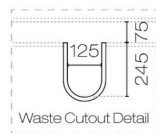

## Linea Opaco 900 2 Drawer Wall Vanity

Code: LIO90.W2C

<b>Brand</b>	Plumbline
<b>Designer</b>	Plumbline
<b>Finish</b>	Matt
<b>Installation</b>	Wall Hung
<b>Width (mm)</b>	900
<b>Depth (mm)</b>	460
<b>Height (mm)</b>	570
<b>Warranty</b>	10 Years
<b>Taphole</b>	None (can be drilled onsite with drill bit supplied)
<b>Soft Close Drawer/s</b>	Yes
<b>Vanity Top Material</b>	Solid Surface
<b>Cabinet Internal Colour</b>	Anthracite
<b>Approx Lead Time</b>	Most colours are made to order with a 4-6 week leadtime. Please enquire for availability and confirmed timeframe.
<b>Notes</b>	Suits centre basin
<b>Other Information</b>	Anti finger/scratch resistant cabinet finish