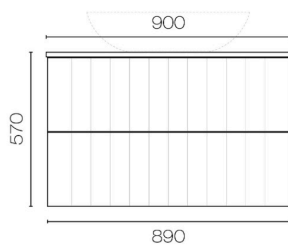

## Linea Opaco 900 2 Drawer Wall Vanity

Code: LIO90.W2C

<b>Brand</b>	Plumbline
<b>Designer</b>	Plumbline
<b>Finish</b>	Matt
<b>Installation</b>	Wall Hung
<b>Width (mm)</b>	900
<b>Depth (mm)</b>	460
<b>Height (mm)</b>	570
<b>Warranty</b>	10 Years
<b>Taphole</b>	None (can be drilled onsite with drill bit supplied)
<b>Soft Close Drawer/s</b>	Yes
<b>Vanity Top Material</b>	Solid Surface
<b>Cabinet Internal Colour</b>	Anthracite
<b>Approx Lead Time</b>	Most colours are made to order with a 4-6 week leadtime. Please enquire for availability and confirmed timeframe.
<b>Notes</b>	Suits centre basin
<b>Other Information</b>	Anti finger/scratch resistant cabinet finish