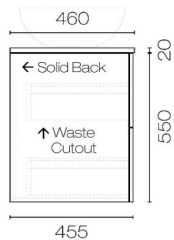

## Linea Opaco 900 2 Drawer Wall Vanity

Code: LIO90.W2C

<b>Brand</b>	Plumbline
<b>Designer</b>	Plumbline
<b>Finish</b>	Matt
<b>Installation</b>	Wall Hung
<b>Width (mm)</b>	900
<b>Depth (mm)</b>	460
<b>Height (mm)</b>	570
<b>Warranty</b>	10 Years
<b>Taphole</b>	None (can be drilled onsite with drill bit supplied)
<b>Soft Close Drawer/s</b>	Yes
<b>Vanity Top Material</b>	Solid Surface
<b>Cabinet Internal Colour</b>	Anthracite
<b>Approx Lead Time</b>	Most colours are made to order with a 4-6 week leadtime. Please enquire for availability and confirmed timeframe.
<b>Notes</b>	Suits centre basin
<b>Other Information</b>	Anti finger/scratch resistant cabinet finish