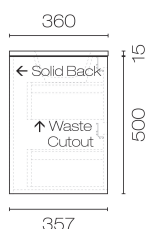

## Prava Spio Slim 750 2 Drawer Vanity

Code: PRS75SL.W2C

<b>Brand</b>	Plumbline
<b>Designer</b>	Plumbline
<b>Finish</b>	N/A
<b>Installation</b>	Wall hung
<b>Width (mm)</b>	750
<b>Depth (mm)</b>	360
<b>Height (mm)</b>	515
<b>Warranty</b>	10 Years
<b>Overflow</b>	No
<b>Waste Size</b>	32mm
<b>Waste Included</b>	No
<b>Taphole</b>	None (can be drilled onsite with drill bit supplied)
<b>Soft Close Drawer/s</b>	Yes
<b>Vanity Top Material</b>	Solid Surface
<b>Approx Lead Time</b>	Most colours are made to order with a 2-4 week leadtime. Please enquire for availability and confirmed timeframe.
<b>Other Information</b>	Vanity top is repairable & renewable