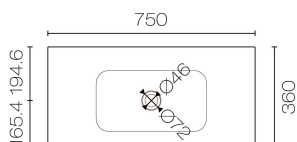

## Prava Spio Slim 750 2 Drawer Vanity

Code: PRS75SL.W2C

<b>Brand</b>	Plumbline
<b>Designer</b>	Plumbline
<b>Finish</b>	N/A
<b>Installation</b>	Wall hung
<b>Width (mm)</b>	750
<b>Depth (mm)</b>	360
<b>Height (mm)</b>	515
<b>Warranty</b>	10 Years
<b>Overflow</b>	No
<b>Waste Size</b>	32mm
<b>Waste Included</b>	No
<b>Taphole</b>	None (can be drilled onsite with drill bit supplied)
<b>Soft Close Drawer/s</b>	Yes
<b>Vanity Top Material</b>	Solid Surface
<b>Approx Lead Time</b>	Most colours are made to order with a 2-4 week leadtime. Please enquire for availability and confirmed timeframe.
<b>Other Information</b>	Vanity top is repairable & renewable