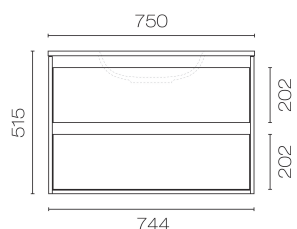

## Prava Spio Slim 750 2 Drawer Vanity

Code: PRS75SL.W2C

<b>Brand</b>	Plumbline
<b>Designer</b>	Plumbline
<b>Finish</b>	N/A
<b>Installation</b>	Wall hung
<b>Width (mm)</b>	750
<b>Depth (mm)</b>	360
<b>Height (mm)</b>	515
<b>Warranty</b>	10 Years
<b>Overflow</b>	No
<b>Waste Size</b>	32mm
<b>Waste Included</b>	No
<b>Taphole</b>	None (can be drilled onsite with drill bit supplied)
<b>Soft Close Drawer/s</b>	Yes
<b>Vanity Top Material</b>	Solid Surface
<b>Approx Lead Time</b>	Most colours are made to order with a 2-4 week leadtime. Please enquire for availability and confirmed timeframe.
<b>Other Information</b>	Vanity top is repairable & renewable