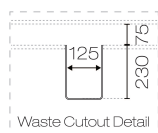

## Prava Spio Slim 750 2 Drawer Vanity

Code: PRS75SL.W2C

<b>Brand</b>	Plumbline
<b>Designer</b>	Plumbline
<b>Finish</b>	N/A
<b>Installation</b>	Wall hung
<b>Width (mm)</b>	750
<b>Depth (mm)</b>	360
<b>Height (mm)</b>	515
<b>Warranty</b>	10 Years
<b>Overflow</b>	No
<b>Waste Size</b>	32mm
<b>Waste Included</b>	No
<b>Taphole</b>	None (can be drilled onsite with drill bit supplied)
<b>Soft Close Drawer/s</b>	Yes
<b>Vanity Top Material</b>	Solid Surface
<b>Approx Lead Time</b>	Most colours are made to order with a 2-4 week leadtime. Please enquire for availability and confirmed timeframe.
<b>Other Information</b>	Vanity top is repairable & renewable