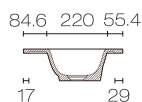

## Prava Spio Slim 750 2 Drawer Vanity

Code: PRS75SL.W2C

<b>Brand</b>	Plumbline
<b>Designer</b>	Plumbline
<b>Finish</b>	N/A
<b>Installation</b>	Wall hung
<b>Width (mm)</b>	750
<b>Depth (mm)</b>	360
<b>Height (mm)</b>	515
<b>Warranty</b>	10 Years
<b>Overflow</b>	No
<b>Waste Size</b>	32mm
<b>Waste Included</b>	No
<b>Taphole</b>	None (can be drilled onsite with drill bit supplied)
<b>Soft Close Drawer/s</b>	Yes
<b>Vanity Top Material</b>	Solid Surface
<b>Approx Lead Time</b>	Most colours are made to order with a 2-4 week leadtime. Please enquire for availability and confirmed timeframe.
<b>Other Information</b>	Vanity top is repairable & renewable