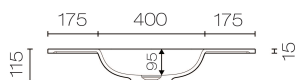

## Prava Spio Slim 750 2 Drawer Vanity

Code: PRS75SL.W2C

<b>Brand</b>	Plumbline
<b>Designer</b>	Plumbline
<b>Finish</b>	N/A
<b>Installation</b>	Wall hung
<b>Width (mm)</b>	750
<b>Depth (mm)</b>	360
<b>Height (mm)</b>	515
<b>Warranty</b>	10 Years
<b>Overflow</b>	No
<b>Waste Size</b>	32mm
<b>Waste Included</b>	No
<b>Taphole</b>	None (can be drilled onsite with drill bit supplied)
<b>Soft Close Drawer/s</b>	Yes
<b>Vanity Top Material</b>	Solid Surface
<b>Approx Lead Time</b>	Most colours are made to order with a 2-4 week leadtime. Please enquire for availability and confirmed timeframe.
<b>Other Information</b>	Vanity top is repairable & renewable