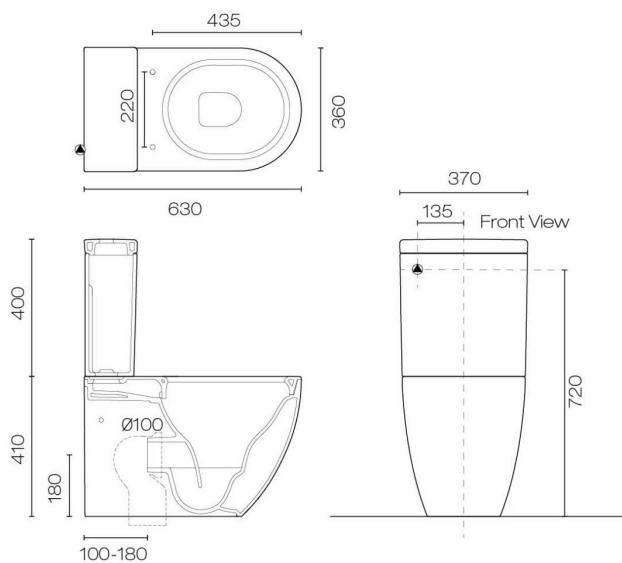

Sfera Rimless Back To Wall Toilet Suite Matt White

Code: MPSFRSL.BM

Brand	Catalano
Designer	Catalano Design Centre (CDC)
Colour	White
Finish	Matt
Installation	Back To Wall
WELS Rating	4 Stars
Width (mm)	350
Depth (mm)	630
Warranty	Toilet Pan: 15 Years, Toilet Seat: 2 Years
Toilet Seat	Soft Close / Quick Release
Includes Seat	Yes
Trap Options	S or P Trap
Material	Ceramic
Notes	Features 99.9% antibacterial glazing
Other Information	Cataglaze+ silver titanium premium glazing.

▲ Water Inlet

Scan to View Product Online

Sfera Rimless Back To Wall Toilet Suite Matt White

Code: MPSFRSL.BM

Building Product Information Requirements (BPIR)

Manufacturer	Plumblime
Building Code Clauses	G1 (Personal Hygiene) Performance Clause G1.3.2 / G13 (Foul Water) Performance Clause G13.3.1 / B2 (Durability) B2.3.1 (c)
Compliance Evidence	Clauses relating to this product are aimed at the installer. Please find comprehensive installation instructions on the product information page. The product is designed to enable the installer to comply with the building code. The product complies with the clause B2 (Durability) B2.3.1 (c)
Condition of Use	For use in residential and commercial applications. Must be installed by a registered plumber or suitably qualified tradesperson and as per the installation instructions.
Version no.	1.0
Subject to a Warning	No