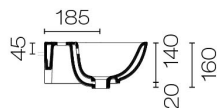

## Sfera 450 Wall Basin

Code: 45BSF

<b>Brand</b>	Catalano
<b>Designer</b>	Catalano Design Centre (CDC)
<b>Origin</b>	Italy
<b>Colour</b>	White
<b>Finish</b>	Gloss
<b>Material</b>	Ceramic
<b>Installation</b>	Wall Hung or Bench Mount
<b>Width (mm)</b>	450
<b>Depth (mm)</b>	340
<b>Height (mm)</b>	140
<b>Warranty</b>	15 Years
<b>Overflow</b>	Yes
<b>Waste Size</b>	32mm
<b>Waste Included</b>	No
<b>Taphole</b>	Yes
<b>Glazed Back</b>	No
<b>Material</b>	Ceramic
<b>Notes</b>	Complies with NZS4121:2001 for accessible bathrooms. Features 99.9% antibacterial glazing
<b>Other Information</b>	CATAgaze Premium Glazing