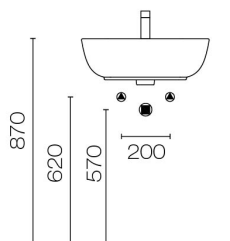

## Sfera 450 Wall Basin

Code: 45BSF

<b>Brand</b>	Catalano
<b>Designer</b>	Catalano Design Centre (CDC)
<b>Origin</b>	Italy
<b>Colour</b>	White
<b>Finish</b>	Gloss
<b>Material</b>	Ceramic
<b>Installation</b>	Wall Hung or Bench Mount
<b>Width (mm)</b>	450
<b>Depth (mm)</b>	340
<b>Height (mm)</b>	140
<b>Warranty</b>	15 Years
<b>Overflow</b>	Yes
<b>Waste Size</b>	32mm
<b>Waste Included</b>	No
<b>Taphole</b>	Yes
<b>Glazed Back</b>	No
<b>Material</b>	Ceramic
<b>Notes</b>	Complies with NZS4121:2001 for accessible bathrooms. Features 99.9% antibacterial glazing
<b>Other Information</b>	CATAgaze Premium Glazing