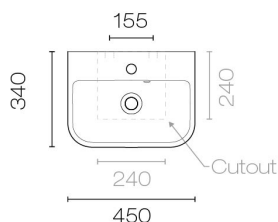

## Sfera 450 Wall Basin

Code: 45BSF

<b>Brand</b>	Catalano
<b>Designer</b>	Catalano Design Centre (CDC)
<b>Origin</b>	Italy
<b>Colour</b>	White
<b>Finish</b>	Gloss
<b>Material</b>	Ceramic
<b>Installation</b>	Wall Hung or Bench Mount
<b>Width (mm)</b>	450
<b>Depth (mm)</b>	340
<b>Height (mm)</b>	140
<b>Warranty</b>	15 Years
<b>Overflow</b>	Yes
<b>Waste Size</b>	32mm
<b>Waste Included</b>	No
<b>Taphole</b>	Yes
<b>Glazed Back</b>	No
<b>Material</b>	Ceramic
<b>Notes</b>	Complies with NZS4121:2001 for accessible bathrooms. Features 99.9% antibacterial glazing
<b>Other Information</b>	CATAgaze Premium Glazing