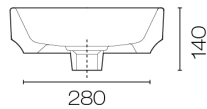

Evo Rectangle Vessel Basin

Code: EV55RVB

Brand	Plumbline
Colour	White
Finish	Gloss
Material	Ceramic
Installation	Bench Mount
Width (mm)	550
Depth (mm)	340
Height (mm)	100
Warranty	10 Years
Overflow	No
Waste Size	32mm
Waste Included	No
Taphole	No
Glazed Back	Yes
Material	Ceramic