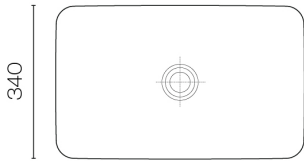

Evo Rectangle Vessel Basin

Code: EV55RVB

Brand	Plumbline
Colour	White
Finish	Gloss
Material	Ceramic
Installation	Bench Mount
Width (mm)	550
Depth (mm)	340
Height (mm)	100
Warranty	10 Years
Overflow	No
Waste Size	32mm
Waste Included	No
Taphole	No
Glazed Back	Yes
Material	Ceramic