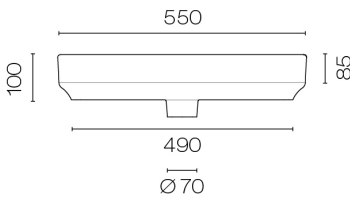

Evo Rectangle Vessel Basin

Code: EV55RVB

Brand	Plumbline
Colour	White
Finish	Gloss
Material	Ceramic
Installation	Bench Mount
Width (mm)	550
Depth (mm)	340
Height (mm)	100
Warranty	10 Years
Overflow	No
Waste Size	32mm
Waste Included	No
Taphole	No
Glazed Back	Yes
Material	Ceramic

Evo Rectangle Vessel Basin

Code: EV55RVB

Building Product Information Requirements (BPIR)

Manufacturer	Plumblime
Building Code Clauses	B2 (Durability) B2.3.1 (c) / G13 (Foul Water) G13.3.1
Compliance Evidence	Clauses relating to this product are aimed at the installer. Please find comprehensive installation instructions on the product information page. The product is designed to enable the installer to comply with the building code. The product complies with the clause B2 (Durability) B2.3.1 (c)
Condition of Use	For use in residential and commercial applications. Must be installed by a registered plumber or suitably qualified tradesperson and as per the installation instructions.
Version no.	1.0
Subject to a Warning	No