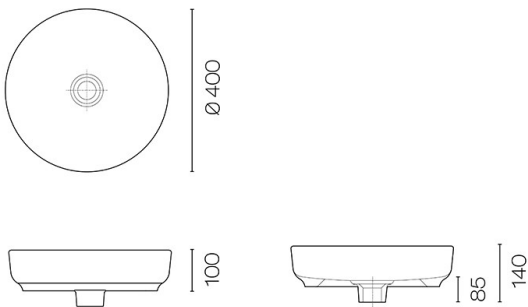

Evo Round Vessel Basin

Code: EV40VB

Brand	Plumblime
Colour	White
Finish	Gloss
Material	Ceramic
Installation	Bench Mount
Height (mm)	100
Diameter (mm)	400
Warranty	10 Years
Overflow	No
Waste Size	32mm
Waste Included	No
Taphole	No
Glazed Back	Yes
Material	Ceramic

Scan to View
Product Online

Evo Round Vessel Basin

Code: EV40VB

Building Product Information Requirements (BPIR)

Manufacturer	Plumblime
Building Code Clauses	B2 (Durability) B2.3.1 (c) / G13 (Foul Water) G13.3.1
Compliance Evidence	Clauses relating to this product are aimed at the installer. Please find comprehensive installation instructions on the product information page. The product is designed to enable the installer to comply with the building code. The product complies with the clause B2 (Durability) B2.3.1 (c)
Condition of Use	For use in residential and commercial applications. Must be installed by a registered plumber or suitably qualified tradesperson and as per the installation instructions.
Version no.	1.0
Subject to a Warning	No