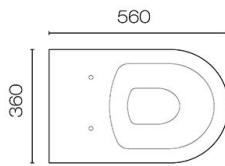

Evo Floor Mount Toilet Slim Seat

Code: EVF56SL

Brand	Progetto
Colour	White
Finish	Gloss
Installation	Floor Mount
Includes Cistern	No
WELS Rating	4 Star
Width (mm)	360
Depth (mm)	560
Pan Height	400mm
Warranty	Toilet Pan: 10 Years, Toilet Seat: 2 Year
Toilet Seat	Soft Close / Quick Release
Includes Seat	Yes
Trap Options	S or P Trap
Material	Ceramic
Notes	Includes pan connector (set out 90mm). Requires concealed cistern and flush panel
Other Information	Fully glazed rim and trap