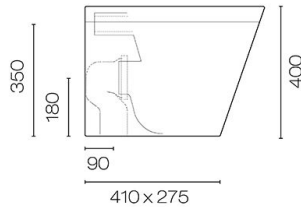

Evo Floor Mount Toilet Slim Seat

Code: EVF56SL

Brand	Progetto
Colour	White
Finish	Gloss
Installation	Floor Mount
Includes Cistern	No
WELS Rating	4 Star
Width (mm)	360
Depth (mm)	560
Pan Height	400mm
Warranty	Toilet Pan: 10 Years, Toilet Seat: 2 Year
Toilet Seat	Soft Close / Quick Release
Includes Seat	Yes
Trap Options	S or P Trap
Material	Ceramic
Notes	Includes pan connector (set out 90mm). Requires concealed cistern and flush panel
Other Information	Fully glazed rim and trap