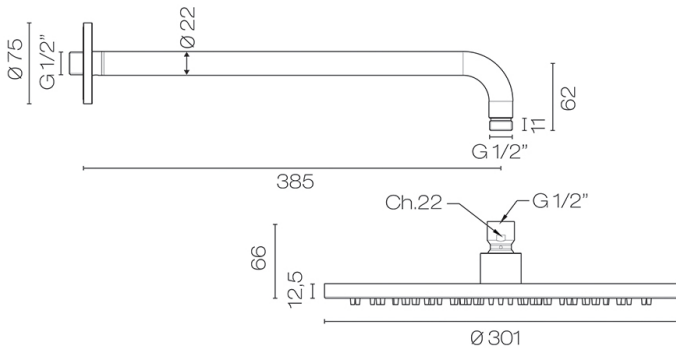

Buddy 300mm Wall Mount Rainhead

Code: M106.450

Brand	Plumbline
Designer	Plumbline
Material	Brass
Installation	Wall Mount
WELS Rating	2 Stars
Showerhead Size	Ø300
Water Inlet	Requires 1/2" BSPF Wingback
Warranty	15 Years
Material	Brass
Notes	385mm arm length
Colour / Finish	Chrome, Matt White, Matt Black, Brushed Nickel, Brushed Brass Organic, Aged Brass Organic, Aged Iron / Gunmetal, Matt Gunmetal PVD, Matt Champagne PVD, Brushed Brass PVD, Brushed Bronze PVD, Tuscan Bronze

Scan to View Product Online

Buddy 300mm Wall Mount Rainhead

Code: M106.450

Building Product Information Requirements (BPIR)

Manufacturer	Plumblinc
Building Code Clauses	G12 (Water Supply) Performance Clause G12.2.1 / B2 (Durability) B2.3.1 (c)
Compliance Evidence	This product complies with the clauses B2.3.1 (c) and G12.2.1. The product has an in-service history of 6+ years and has industry-leading performance qualities. Compliance is as per verification method B2/VM1. The cartridge has ISO 9001 & ASNZS 4020: 2018 certifications.
Condition of Use	For use in residential and commercial applications. Must be installed by a registered plumber or suitably qualified tradesperson and as per the installation instructions.
Version no.	1.0
Subject to a Warning	No