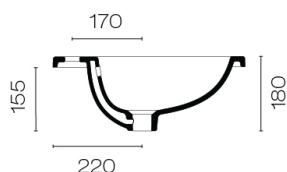

Pura Ellipse 570 Inset Basin Gloss White 1 Taphole

Code: ELL571NS

Brand	Plumblime
Origin	Italy
Colour	White
Finish	Gloss
Material	Ceramic
Installation	Inset
Width (mm)	570
Depth (mm)	470
Height (mm)	180
Warranty	15 Years
Overflow	Yes
Waste Size	32mm
Waste Included	No
Taphole	Yes
Glazed Back	Yes
Material	Ceramic
Notes	Features 99.9% antibacterial glazing

Pura Ellipse 570 Inset Basin Gloss White 1 Taphole

Code: ELL57INS

Building Product Information Requirements (BPIR)

Manufacturer	Plumbline
Building Code Clauses	B2 (Durability) B2.3.1 (c) / G13 (Foul Water) G13.3.1
Compliance Evidence	Clauses relating to this product are aimed at the installer. Please find comprehensive installation instructions on the product information page. The product is designed to enable the installer to comply with the building code. The product complies with the clause B2 (Durability) B2.3.1 (c). International Declaration of Performance – EN14688:2007.
Condition of Use	For use in residential and commercial applications. Must be installed by a registered plumber or suitably qualified tradesperson and as per the installation instructions.
Version no.	1.0
Subject to a Warning	No