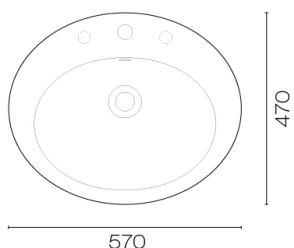

Pura Ellipse 570 Inset Basin Gloss White 1 Taphole

Code: ELL571NS

Brand	Plumblime
Origin	Italy
Colour	White
Finish	Gloss
Material	Ceramic
Installation	Inset
Width (mm)	570
Depth (mm)	470
Height (mm)	180
Warranty	15 Years
Overflow	Yes
Waste Size	32mm
Waste Included	No
Taphole	Yes
Glazed Back	Yes
Material	Ceramic
Notes	Features 99.9% antibacterial glazing

Pura Ellipse 570 Inset Basin Gloss White 1 Taphole

Code: ELL57INS

Building Product Information Requirements (BPIR)

Manufacturer	Plumbline
Building Code Clauses	B2 (Durability) B2.3.1 (c) / G13 (Foul Water) G13.3.1
Compliance Evidence	Clauses relating to this product are aimed at the installer. Please find comprehensive installation instructions on the product information page. The product is designed to enable the installer to comply with the building code. The product complies with the clause B2 (Durability) B2.3.1 (c). International Declaration of Performance – EN14688:2007.
Condition of Use	For use in residential and commercial applications. Must be installed by a registered plumber or suitably qualified tradesperson and as per the installation instructions.
Version no.	1.0
Subject to a Warning	No