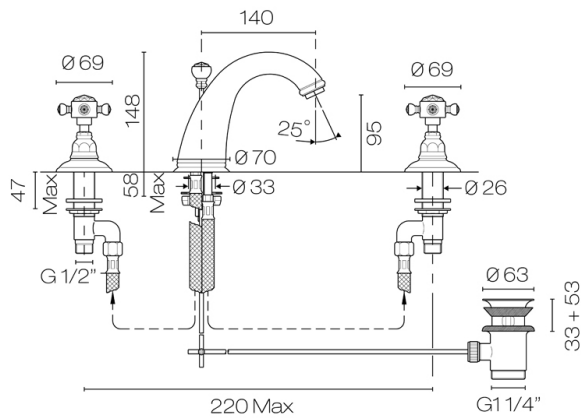

Regal Classic 3 Hole Basin Mixer

Code: 2108

Brand	Nicolazzi
Installation	Bench mount
WELS Rating	4 Stars
Spout Reach (mm)	140
Height (mm)	148
Warranty	15 Years
Waste Size	32mm
Waste Included	Yes
Cartridge	C7075 (Right Hand) C7075SX (Left Hand)
Material	Brass
Approx Lead Time	6-8 weeks may apply for some finishes. Please enquire for accurate leadtime.
Notes	Mains Pressure (Low/unequal pressure on request, optional low pressure kit. Code: C7073K) (Not suitable for lever handles).
Other Information	Suitable for outdoor use (OL, OG, OS, TB Finishes only)

Scan to View Product Online

Regal Classic 3 Hole Basin Mixer

Code: 2108

Building Product Information Requirements (BPIR)

Manufacturer	Plumblinc
Building Code Clauses	G12 (Water Supply) Performance Clause G12.2.1 / B2 (Durability) B2.3.1 (c)
Compliance Evidence	This product complies with the clauses B2.3.1 (c) and G12.2.1. The product has an in-service history of 6+ years and has industry-leading performance qualities. Compliance is as per verification method B2/VM1. The cartridge has ISO 9001 & ASNZS 4020: 2018 certification.
Condition of Use	For use in residential and commercial applications. Must be installed by a registered plumber or suitably qualified tradesperson and as per the installation instructions.
Version no.	1.0
Subject to a Warning	No