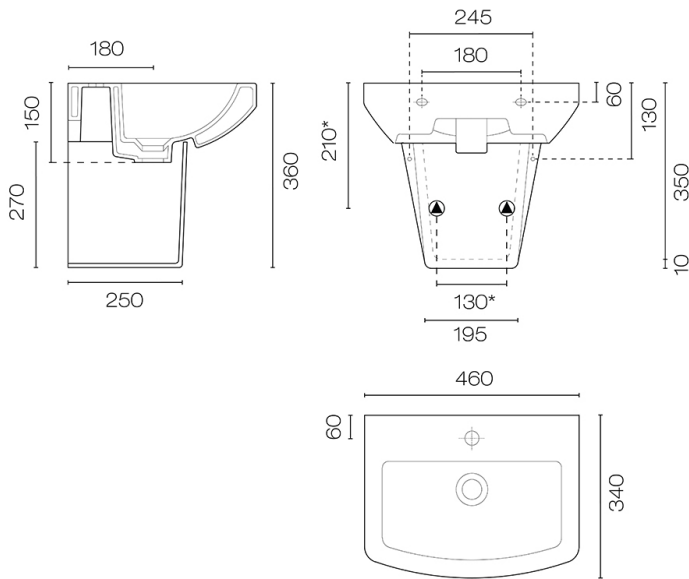

Evo 46 Round Basin & Shroud

Code: EV46RBS

Brand	Plumblinc
Colour	White
Finish	Gloss
Material	Ceramic
Installation	Wall Hung
Width (mm)	460
Depth (mm)	340
Height (mm)	360
Warranty	10 Years
Overflow	Yes
Waste Size	32mm
Waste Included	No
Taphole	1
Material	Ceramic
Other Information	Complies with NZS 4121:2001 for accessible bathrooms

Scan to View Product Online

Evo 46 Round Basin & Shroud

Code: EV46RBS

Building Product Information Requirements (BPIR)

Manufacturer	Plumblime
Building Code Clauses	B2 (Durability) B2.3.1 (c) / G13 (Foul Water) G13.3.1
Compliance Evidence	Clauses relating to this product are aimed at the installer. Please find comprehensive installation instructions on the product information page. The product is designed to enable the installer to comply with the building code. The product complies with the clause B2 (Durability) B2.3.1 (c).
Condition of Use	The waste/outlet and/or overflow section of the product must be installed by a suitably qualified plumber or tradesperson. Must be installed indoors.
Version no.	1.0
Subject to a Warning	No