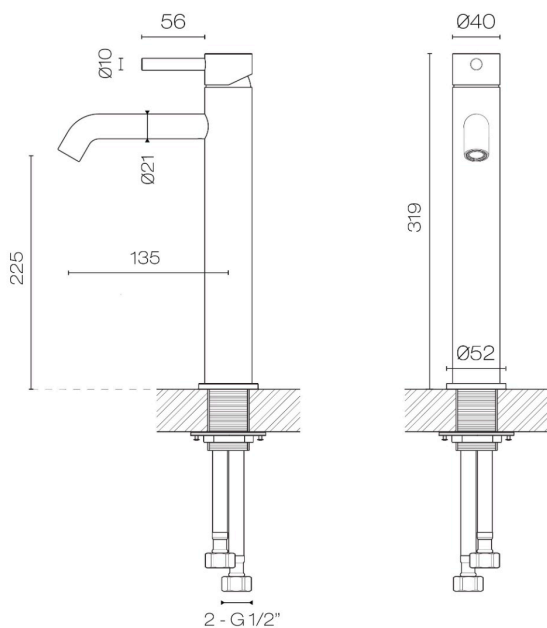

Swiss Vessel Basin Mixer

Code: SW0300.BS

Brand	Plumbline
Colour	Brushed Stainless Steel
Finish	Brushed
Installation	Bench mount
WELS Rating	6 Stars
Spout Reach (mm)	135
Height (mm)	319
Bench Hole Size	35mm
Warranty	15 Years
Cartridge	35A
Material	304 Grade Stainless Steel
Notes	Suits mains pressure
Other Information	Lead-Free tapware
Cleaning and Maintenance	For surface finish care, Plumbline recommends to use Stainless Steel/Inox cleaner polish oil available from any homewares store.

Swiss Vessel Basin Mixer

Code: SW0300.BS

Building Product Information Requirements (BPIR)

Manufacturer	Plumblime
Building Code Clauses	G12 (Water Supply) Performance Clause G12.2.1 / B2 (Durability) B2.3.1 (c)
Compliance Evidence	This product complies with the clauses B2.3.1 (c) and G12.2.1. The product has an in-service history of 6+ years and has industry-leading performance qualities. Compliance is as per verification method B2/VM1. The cartridge has ISO 9001 & ASNZS 4020: 2018 certification.
Condition of Use	For use in residential and commercial applications. Must be installed by a registered plumber or suitably qualified tradesperson and as per the installation instructions.
Version no.	1.0
Subject to a Warning	No