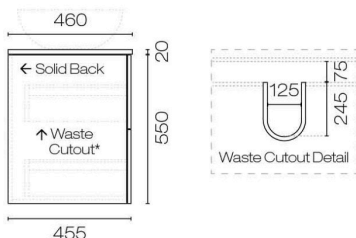

## Reflex Opaco 1500 4 Drawer Wall Vanity

Code: REO150.W4

<b>Brand</b>	Plumbline
<b>Designer</b>	Plumbline
<b>Finish</b>	N/A
<b>Installation</b>	Wall Hung
<b>Width (mm)</b>	1500
<b>Depth (mm)</b>	460
<b>Height (mm)</b>	570
<b>Warranty</b>	10 Years
<b>Taphole</b>	None (can be drilled onsite with drill bit supplied)
<b>Vanity Top Material</b>	Solid Surface
<b>Cabinet Internal Colour</b>	Anthracite
<b>Approx Lead Time</b>	Most colours are made to order with a 2-4 week leadtime. Please enquire for availability and confirmed timeframe.
<b>Notes</b>	Excludes Basin
<b>Other Information</b>	Specify basin placement when ordering