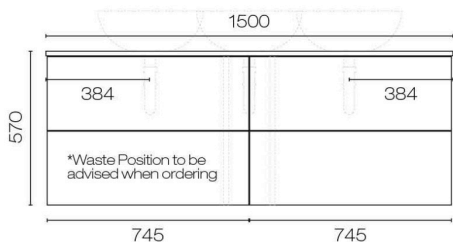

## Reflex Opaco 1500 4 Drawer Wall Vanity

Code: REO150.W4

<b>Brand</b>	Plumbline
<b>Designer</b>	Plumbline
<b>Finish</b>	N/A
<b>Installation</b>	Wall Hung
<b>Width (mm)</b>	1500
<b>Depth (mm)</b>	460
<b>Height (mm)</b>	570
<b>Warranty</b>	10 Years
<b>Taphole</b>	None (can be drilled onsite with drill bit supplied)
<b>Vanity Top Material</b>	Solid Surface
<b>Cabinet Internal Colour</b>	Anthracite
<b>Approx Lead Time</b>	Most colours are made to order with a 2-4 week leadtime. Please enquire for availability and confirmed timeframe.
<b>Notes</b>	Excludes Basin
<b>Other Information</b>	Specify basin placement when ordering