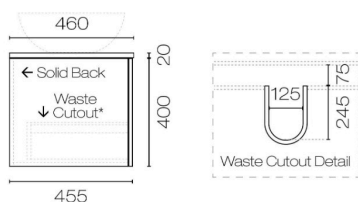

## Reflex Opaco 1200 2 Drawer Wall Vanity

Code: REO120.S2

<b>Brand</b>	Plumbline
<b>Designer</b>	Plumbline
<b>Finish</b>	N/A
<b>Installation</b>	Wall Hung
<b>Width (mm)</b>	1200
<b>Depth (mm)</b>	460
<b>Height (mm)</b>	420
<b>Warranty</b>	10 Years
<b>Taphole</b>	None (can be drilled onsite with drill bit supplied)
<b>Vanity Top Material</b>	Solid Surface
<b>Cabinet Internal Colour</b>	Anthracite
<b>Approx Lead Time</b>	Most colours are made to order with a 2-4 week leadtime. Please enquire for availability and confirmed timeframe.
<b>Notes</b>	Excludes Basin
<b>Other Information</b>	Specify basin placement when ordering. Optional internal drawer available, Code: STIDW (with waste cutout). This is installed when the cabinet is manufactured so needs to be ordered with vanity.