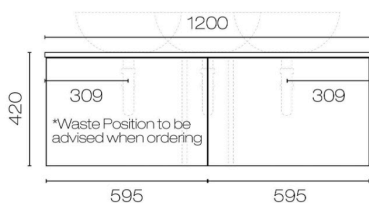

## Reflex Opaco 1200 2 Drawer Wall Vanity

Code: REO120.S2

<b>Brand</b>	Plumbline
<b>Designer</b>	Plumbline
<b>Finish</b>	N/A
<b>Installation</b>	Wall Hung
<b>Width (mm)</b>	1200
<b>Depth (mm)</b>	460
<b>Height (mm)</b>	420
<b>Warranty</b>	10 Years
<b>Taphole</b>	None (can be drilled onsite with drill bit supplied)
<b>Vanity Top Material</b>	Solid Surface
<b>Cabinet Internal Colour</b>	Anthracite
<b>Approx Lead Time</b>	Most colours are made to order with a 2-4 week leadtime. Please enquire for availability and confirmed timeframe.
<b>Notes</b>	Excludes Basin
<b>Other Information</b>	Specify basin placement when ordering. Optional internal drawer available, Code: STIDW (with waste cutout). This is installed when the cabinet is manufactured so needs to be ordered with vanity.